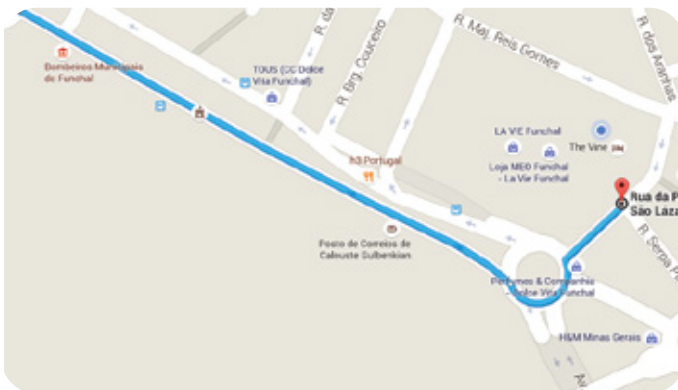

Leaving the airport, go in the highway in direction to "Funchal". Please check the image below.

Continue on the highway for approximately 20km. You will pass 12 tunels in total.

Exit on your left in direction to "Funchal, hospital, porto".

Go down until you find the sign "zona portuária, Av. Do Mar" and continue on that direction.

You will find a roundabout, go around and leave on the third exit in direction to "centro".

On the end on the tunnel there is another roundabout, go out on the first exit on your right.
Drive for 300m until the next roundabout and chose the third exit.

Go in the third garage on your left, where you have the sign " Hotel Car Park".
Reaching the barrier, ring the bell.

Welcome to Hotel The Vine!
Enjoy your holidays!