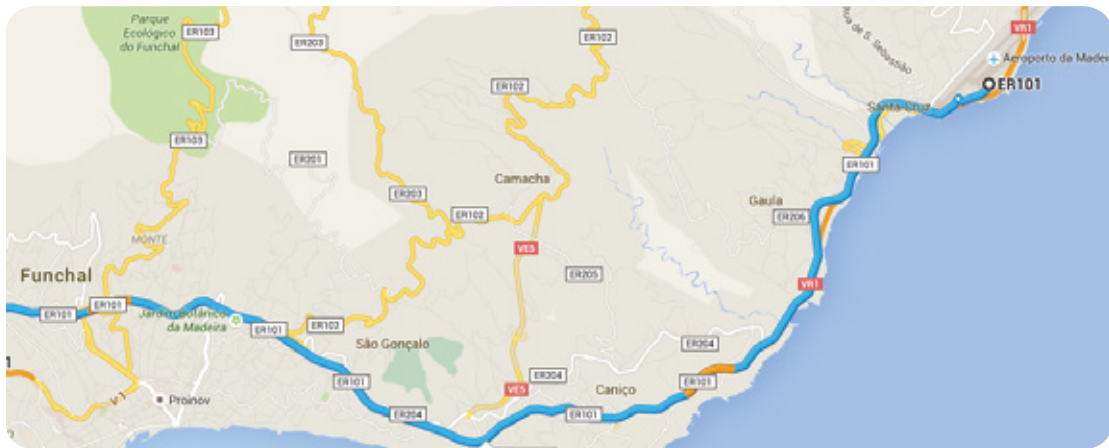

Leaving the airport, go in the highway in direction to "Funchal". Please check the image below.

Continue on the highway for approximately 20km. You will pass 12 tunels in total.

Exit on your left in direction to "Funchal, hospital, porto".

Go down until you find the sign "zona portuária, Av. Do Mar" and continue on that direction.

You will find a roundabout, go around and leave on the third exit in direction to "centro".

On the end on the tunnel there is another roundabout, go out on the first exit on your right.
Drive for 300m until the next roundabout and chose the third exit.

Go in the third garage on your left, where you have the sign " Hotel Car Park".
Reaching the barrier, ring the bell.

Welcome to Hotel The Vine!
Enjoy your holidays!