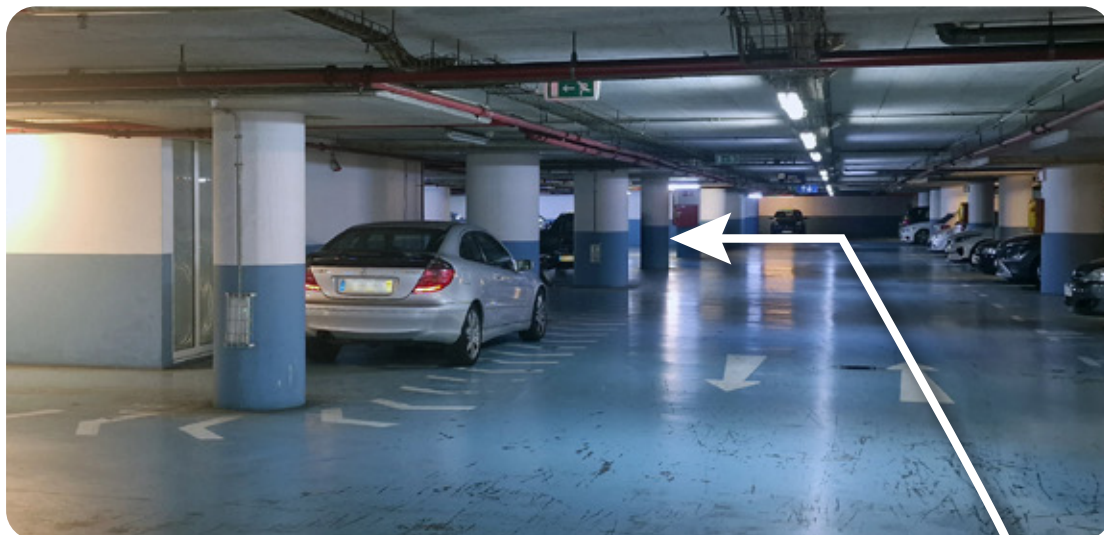

# PARKING AT HOTEL THE VINE

Parking entrance of The Vine Hotel. Please note that the parking is not exclusive to the hotel, so it is crucial to park in the designated areas for guests.

Next to the barrier, you will find an intercom system.

Press the button to speak with the hotel reception, who will then open the gate for you.

Continue straight ahead until the next left entrance.

Turn left as indicated by the sign.

Continue straight ahead as indicated by the sign.

When you can see the "hotel car park" and "hotel lift" signs simultaneously, you have reached your destination, and you can park anywhere that has the "the vine" sign.