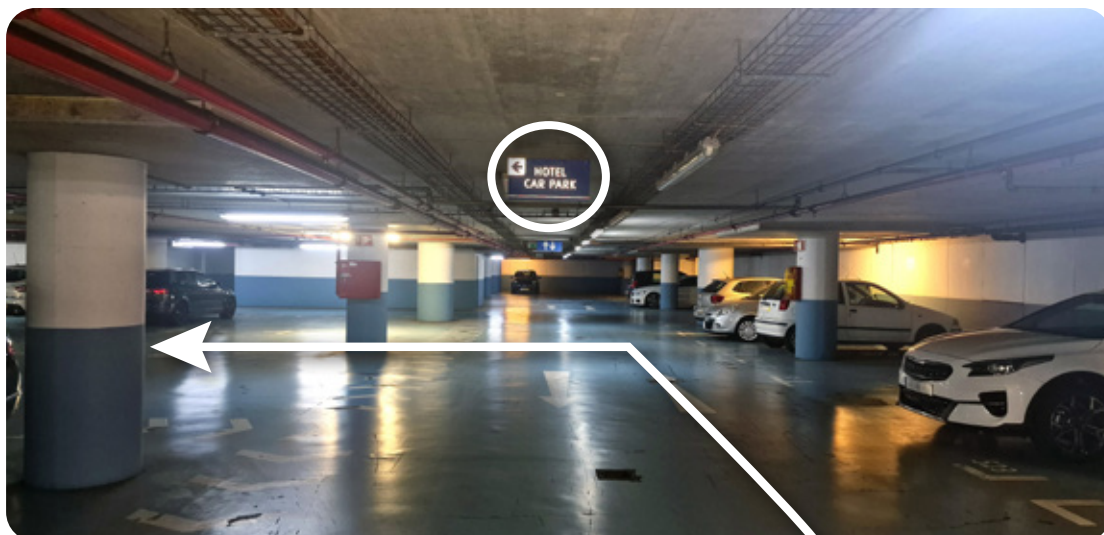

# PARKING AT HOTEL THE VINE

Parking entrance of The Vine Hotel. Please note that the parking is not exclusive to the hotel, so it is crucial to park in the designated areas for guests.

Next to the barrier, you will find an intercom system.

Press the button to speak with the hotel reception, who will then open the gate for you.

Continue straight ahead until the next left entrance.

Turn left as indicated by the sign.

Continue straight ahead as indicated by the sign.

When you can see the "hotel car park" and "hotel lift" signs simultaneously, you have reached your destination, and you can park anywhere that has the "the vine" sign.