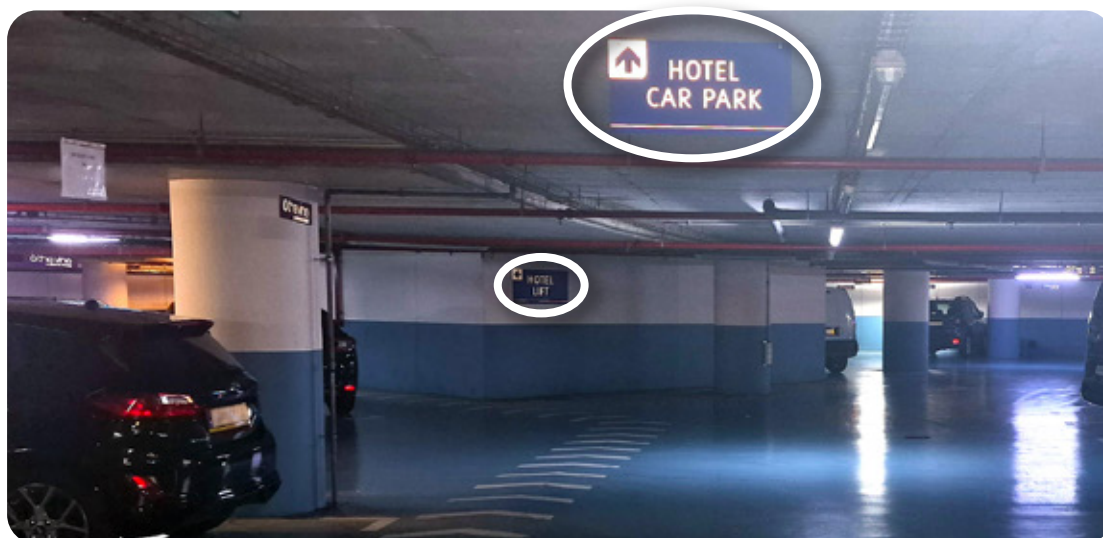

# PARKING AT HOTEL THE VINE

Parking entrance of The Vine Hotel. Please note that the parking is not exclusive to the hotel, so it is crucial to park in the designated areas for guests.

Next to the barrier, you will find an intercom system.

Press the button to speak with the hotel reception, who will then open the gate for you.

Continue straight ahead until the next left entrance.

Turn left as indicated by the sign.

Continue straight ahead as indicated by the sign.

When you can see the "hotel car park" and "hotel lift" signs simultaneously, you have reached your destination, and you can park anywhere that has the "the vine" sign.